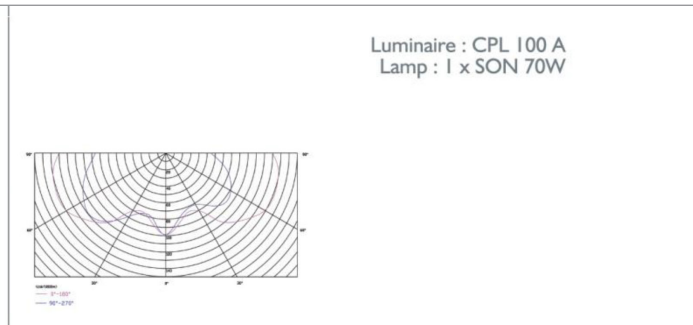

Photometric Data

Accessories

- ASYM – asymmetrical specular reflector
- DLS – incorporated recessed miniature daylight switch
- MCB – incorporated 5kA circuit breaker
- NEMA – photocell socket option
- PITB – plug-in 5-way terminal block
- POL – police version
- PV – various colours available on request, specify colour

Ordering Data

Full product name	Lumen	Weight
CPL 100 | *SON 70W/I	5 600	4.7
CPL 100 | *SON 100W	10 200	5.2
CPL 100 | *HPI 70W	4 900	4.7
CPL 100 | *HPI 100W	8 000	5.2
CPL 100 | *PL-T 57W	4 300	3.2
CPL 100 | *PL-C 18W	1 200	3.0
CPL 100 | *PL-C 26W	1 800	3.1
CPL 100 | *HPLN 80W	3 700	4.4
CPL 100 | *HPLN 125W	6 200	4.5
CPL 100 LED 40W	3 400	3.1

EPIC LIGHTING

PO Box 50940, Wierda Park, 0149286
Research Rd, Unit 4, Pretoria West
087 711 0267 | info@epiclighting.co.za

www.epiclighting.co.za