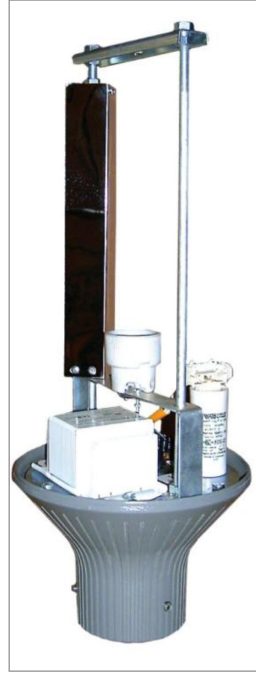

CPL 100

The CPL 100 is an economical and energy efficient post-top luminaire for a range of lamps. It provides a functional, economic and energy efficient concept for residential lighting applications.

Materials and Finish

- High pressure die-cast aluminium spigot base
- High impact acrylic diffuser bowl
- High impact glass filled nylon top cover
- Stainless steel threaded dome nut or spike
- Silicon sponge gaskets

Installation

- Fix to 76mm post top
- Three zinc coated MB grub screws provided
-
-
-

Features

- Ingress protection: IP 66
- Lip recess on spigot base
- Drip ridge on diffuser bowl
- Control gear mounted on removable gear tray
- Tool-free maintenance and lamp replacement

Application Areas

- Residential areas
- Shopping areas
- Car parks
- Pedestrian areas
- Public squares

Suitable Lamp Types

- SON 70/1/100W
- HPI 70/100W
- PL-T 57W
- PL-C 18/26W
- HPLN 80/125W

Dimensions

- 1 - Keyhole slots in gear tray for quick and complete replacement of all internal components
- 2 - Stainless steel bolt and nut for closing top cover, ensuring that no galvanic corrosion occurs
- 3 - Optional asymmetrical specular reflector for street lighting applications