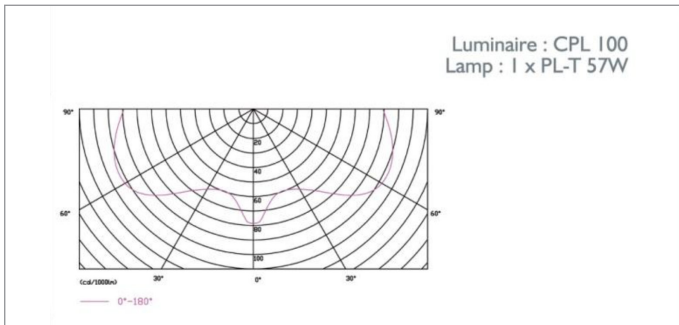

Photometric Data

Accessories

- ASYM – asymmetrical specular reflector
- DLS – incorporated recessed miniature daylight switch
- MCB – incorporated 5kA circuit breaker
- NEMA – photocell socket option
- PITB – plug-in 5-way terminal block
- POL – police version
- PV – various colours available on request, specify colour

Ordering Data

Full product name	Lumen	Weight
CPL 100 | *SON 70W/I	5 600	4.7
CPL 100 | *SON 100W	10 200	5.2
CPL 100 | *HPI 70W	4 900	4.7
CPL 100 | *HPI 100W	8 000	5.2
CPL 100 | *PL-T 57W	4 300	3.2
CPL 100 | *PL-C 18W	1 200	3.0
CPL 100 | *PL-C 26W	1 800	3.1
CPL 100 | *HPLN 80W	3 700	4.4
CPL 100 | *HPLN 125W	6 200	4.5
CPL 100 LED 40W	3 400	3.1

EPIC LIGHTING

PO Box 50940, Wierda Park, 0149286
Research Rd, Unit 4, Pretoria West
087 711 0267 | info@epiclighting.co.za

www.epiclighting.co.za