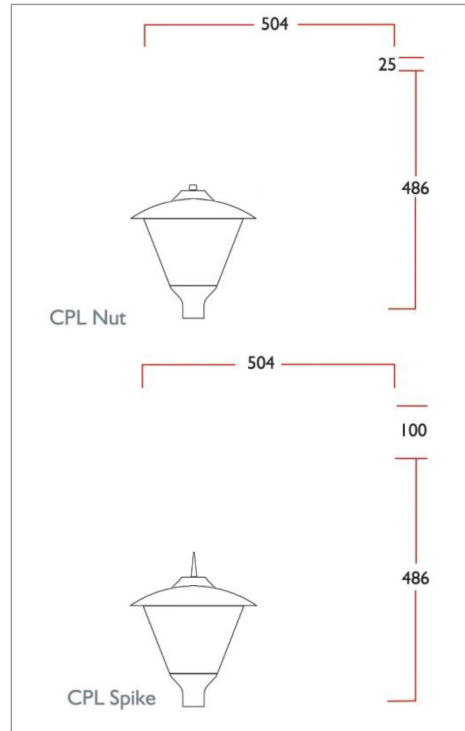

Installation

- Fix to 76mm post top
- Three zinc coated MB grub screws provided
-
-
-

Features

- Ingress protection: IP 66
- Lip recess on spigot base
- Drip ridge on diffuser bowl
- Control gear mounted on removable gear tray
- Tool-free maintenance and lamp replacement

Application Areas

- Residential areas
- Shopping areas
- Car parks
- Pedestrian areas
- Public squares

Suitable Lamp Types

- SON 70/1/100W
- HPI 70/100W
- PL-T 57W
- PL-C 18/26W
- HPLN 80/125W

Dimensions

- 1 - Keyhole slots in gear tray for quick and complete replacement of all internal components
- 2 - Stainless steel bolt and nut for closing top cover, ensuring that no galvanic corrosion occurs
- 3 - Optional asymmetrical specular reflector for street lighting applications

Ordering Data

Full product name	Lumen	Weight
CPL 100 *SON 70W/I	5 600	4.7
CPL 100 *SON 100W	10 200	5.2
CPL 100 *HPI 70W	4 900	4.7
CPL 100 *HPI 100W	8 000	5.2
CPL 100 *PL-T 57W	4 300	3.2
CPL 100 *PL-C 18W	1 200	3.0
CPL 100 *PL-C 26W	1 800	3.1
CPL 100 *HPLN 80W	3 700	4.4
CPL 100 *HPLN 125W	6 200	4.5
CPL 100 LED 40W	3 400	3.1